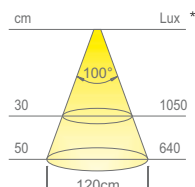

**Colour appearance** natural white  
**Colour temperature** 4000 Kelvin  
**Luminous efficiency** 50 lm/W  
**CRI** Ra ≥ 90

**Colour appearance** super warm white  
**Colour temperature** 2700 Kelvin  
**Luminous efficiency** 50 lm/W  
**CRI** Ra ≥ 90