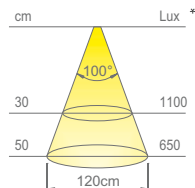

**Colour appearance** natural white  
**Colour temperature** 4000 Kelvin  
**Luminous efficiency** 50 lm/W  
**CRI** Ra ≥ 90

**Colour appearance** super warm white  
**Colour temperature** 2700 Kelvin  
**Luminous efficiency** 50 lm/W  
**CRI** Ra ≥ 90