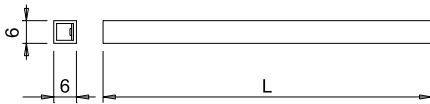

\* values referring to FLEXYLED AT6 1000mm

**FLEXYLED AT6**

CE IP44

276 LED/m LED module - with double power cable

Code	Length	Watt & Volt
1510401_*/200	2000mm	20W @ 24Vdc
1510401_*/300	3000mm	30W @ 24Vdc
1510401_*/600	6000mm	60W @ 24Vdc

Code	Light colour*
N	natural white
B1	super warm white

CONVERTER NOT INCLUDED. TO BE ORDERED SEPARATELY.

**MODULARITY**

**FLEXYLED AT6** can be divided at 21,7 mm intervals. The double power cable configuration allows the cut part of any of the original modules to be recovered.