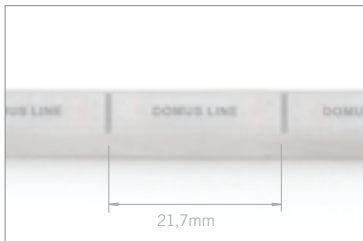

**Colour appearance** natural white  
**Colour temperature** 4000 Kelvin  
**Luminous efficiency** 50 lm/W  
**CRI** Ra ≥ 90

**Colour appearance** super warm white  
**Colour temperature** 2700 Kelvin  
**Luminous efficiency** 50 lm/W  
**CRI** Ra ≥ 90

\* values referring to FLEXYLED AT6 1000mm

**FLEXYLED AT6**

CE IP44

276 LED/m LED module - with double power cable

Code	Length	Watt & Volt
1510401_*/200	2000mm	20W @ 24Vdc
1510401_*/300	3000mm	30W @ 24Vdc
1510401_*/600	6000mm	60W @ 24Vdc

Code	Light colour*
N	natural white
B1	super warm white

CONVERTER NOT INCLUDED. TO BE ORDERED SEPARATELY.

**MODULARITY**

**FLEXYLED AT6** can be divided at 21,7 mm intervals. The double power cable configuration allows the cut part of any of the original modules to be recovered.