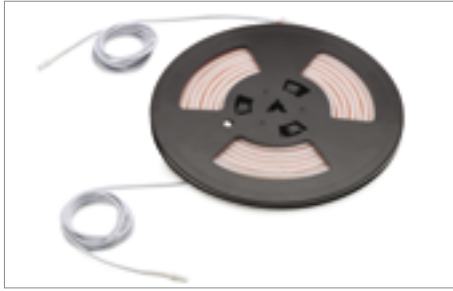

## FLEXYLED AT6

Domus Line  
design

**Milky flexible LED modules  
for recessed or on surface installation**

**Materials:**

flexible LED strip with adhesive

**Covering:**

milky-effect silicone

**Light source:**

UHE LED module (276 LED/m)

**Wiring:**

2000mm

**Application type:**

universal

**Installation:**

recessed or on surface

**FLEXYLED AT6** is a 24Vdc flexible linear LED strip developed using a new **milky-effect diffusing silicone coating** technology that cancels the characteristic spot effect light emitting diodes. **FLEXYLED AT6** has a high-seal 3M® adhesive base, and can be installed in grooves or on surfaces. Available in three pre-wired modules (200, 300 and 600 cm) wired with double power cable.

\* values referring to FLEXYLED AT6 1000mm

**FLEXYLED AT6**

CE IP44

276 LED/m LED module - with double power cable

Code	Length	Watt & Volt
1510401_*/200	2000mm	20W @ 24Vdc
1510401_*/300	3000mm	30W @ 24Vdc
1510401_*/600	6000mm	60W @ 24Vdc

Code	Light colour*
N	natural white
B1	super warm white

CONVERTER NOT INCLUDED. TO BE ORDERED SEPARATELY.

**MODULARITY**

**FLEXYLED AT6** can be divided at 21,7 mm intervals. The double power cable configuration allows the cut part of any of the original modules to be recovered.