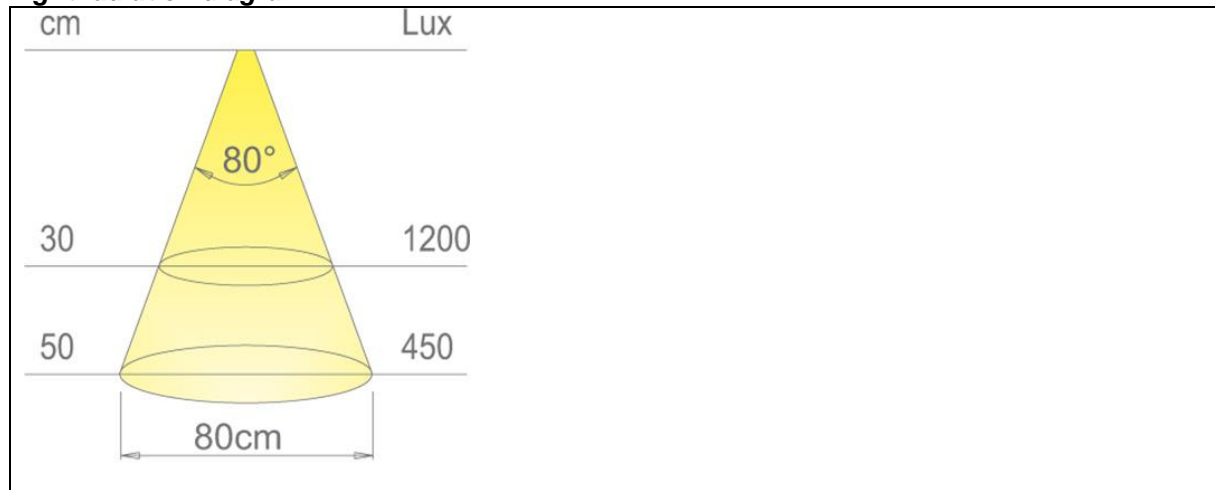

Product Data Sheet

	EN 50581:2012
Compliance-European Directives	2014/35/EU Low Voltage 2009/125/EC Erp (Reg.No1194/2012/UE + Reg. 1428/2015/UE) 2011/65/UE RoHs
Markings	
Total weight (kg)	N/A
Packaging size (WxDxH)	N/A
Other:	

Light radiation diagram

Energy label	
Care instructions	The product is wiped clean with a damp cloth. Do not use strong detergent.
Packaging material	Card board
Recycling instructions	Device is subject to the European Community directives 2002/96/CE and 2003/108/CE and shall be handed in at a waste deposit center